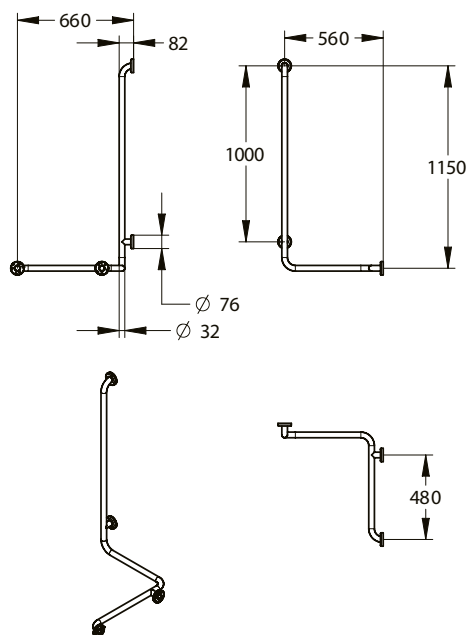

Range: Grab bars and support rail

Ref: 60331 - Corner shower bar with 32 mm vertical bar - left model

> Dimensions:

- Diameter: 32 mm
- Length x height: 660 x 560 x 1150 mm

> Material and finish color:

- 304 brushed stainless steel
- Mounting plate, screwed platinum-bar assembly

> Delivered with :

- Rosettes to conceal the fixing screws

> Standards / Approvals:

- Resistance to neutral salt spray (NSS): 200 h according to NF ISO 9227