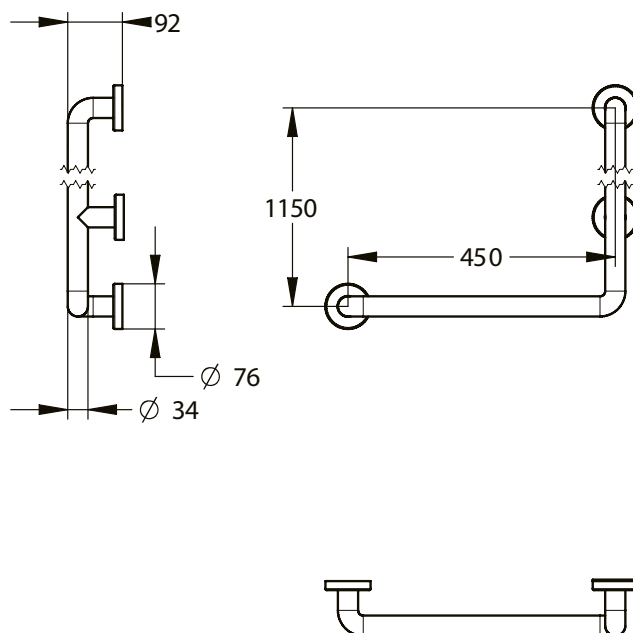

Range: Grab bars and support rail

Ref: 60338 - 90 ° angled bar diameter 34 mm, left/right model

> Dimensions:

- Diameter: 34 mm
- Length: 450 x 1150 mm

> Material and finish color:

- Antibacterial ABS sheathed aluminum
- Turntables and bolts

> Delivered with :

- Rosettes to conceal the fixing screws
- Fastening screws for concrete wall

> Standards / Approvals:

- Resistance to neutral salt spray (NSS): 200 h according to NF ISO 9227