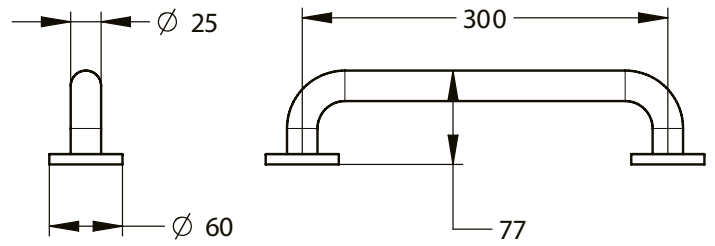

Range: Grab bars and support rail
Ref: 60340 - Straight bar diameter 25 mm

> Dimensions:

- Diameter: 25 mm
- Length: 300 mm

> Material and finish color:

- White epoxy finish steel

> Delivered with :

- Stainless steel escutcheons for concealing fixing screws