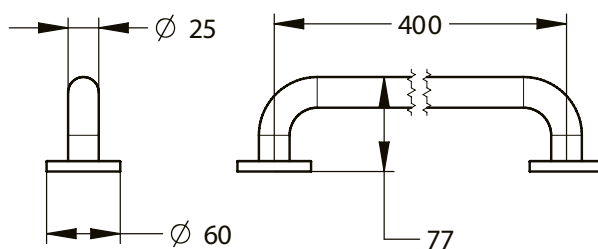

**Range:** Grab bars and support rail

**Ref:** 60341 - Straight bar diameter 25 mm

#### > Dimensions:

- Diameter: 25 mm
- Length: 400 mm