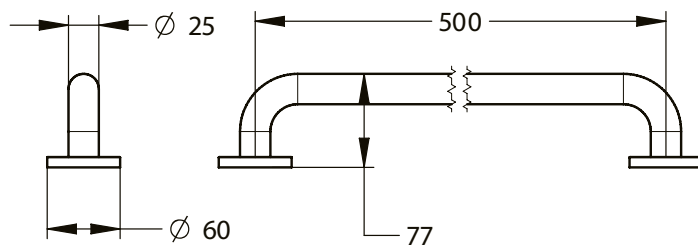

Range: Grab bars and support rail

Ref: 60342 - Straight bar diameter 25 mm

> Dimensions:

- Diameter: 25 mm
- Length: 500 mm

> Material and finish color:

- White epoxy finish steel

> Delivered with :

- Stainless steel rosette for concealing fixing screws