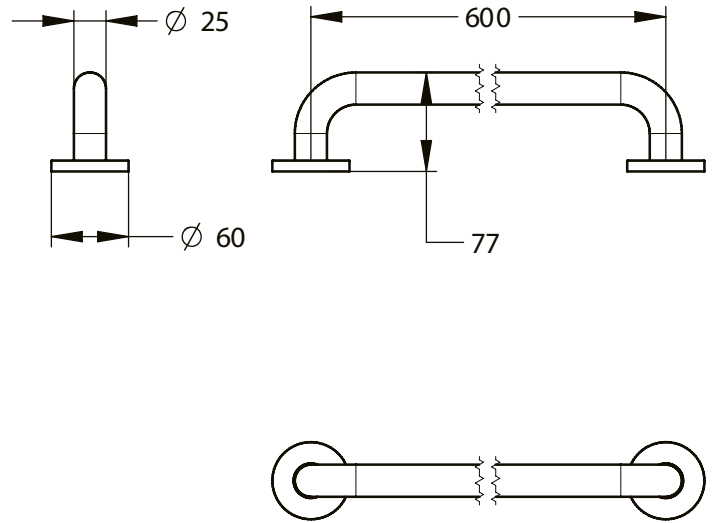

Range: Grab bars and support rail
Ref: 60343 - Straight bar diameter 25 mm

> Dimensions:

- Diameter: 25 mm
- Length: 600 mm

> Material and finish color:

- White epoxy finish steel

> Delivered with :

- Stainless steel rosette for concealing fixing screws