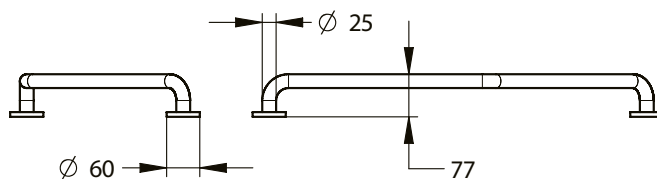

Range: Grab bars and support rail

Ref: 60345 - 135 ° angled bar diameter 25 mm

> Dimensions:

- Diameter: 25 mm
- Length: 400 x 400 mm

> Material and finish color:

- White epoxy finish steel

> Further information :

- Invisible fixing under platinum

> Delivered with :

- Rosettes to conceal the fixing screws
- Screws not provided