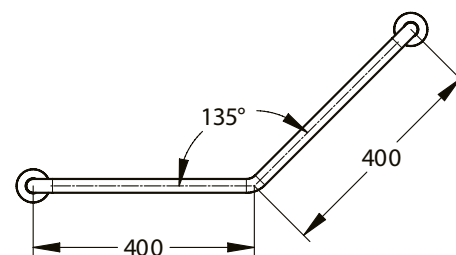

Range: Grab bars and support rail

Ref: 60345 - 135 ° angled bar diameter 25 mm

> Dimensions:

- Diameter: 25 mm
- Length: 400 x 400 mm

> Material and finish color:

- White epoxy finish steel

> Further information :