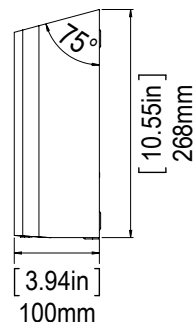

Range: Hand dryers C-DRY

Ref: 60365 - Wall-mounted compact automatic touch free hand dryer, inox