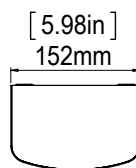

Range: Hand dryers C-DRY

Ref: 60365 - Wall-mounted compact automatic touch free hand dryer, inox