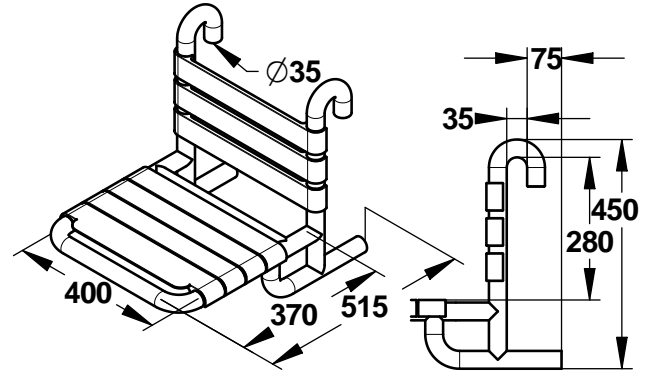

**Range:** Shower Seat

**Ref:** 60420 - Hanging shower seat

#### > Dimensions:

- Diameter: 35 mm
- Width: 400 mm
- Height: 445 mm
- Depth: 515 mm

#### > Static pressure resistance:

- 150 kg (tested at more than 200 kg)