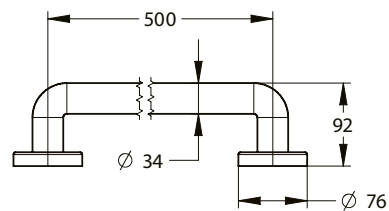

Range: Grab bars and support rail

Ref: 60468 - Straight bar diameter 34 mm L = 500 mm

> Dimensions:

- Diameter: 34 mm
- Length: 500 mm

> Material and finish color:

- Aluminum structure
- ABS with antibacterial additive
- White finish
- 304 L stainless steel turntables and fasteners

> Delivered with :

- ABS rosettes to conceal the fixing screws

> Standards / Approvals:

- Resistance to neutral salt spray (NSS): 200 h according to NF ISO 9227