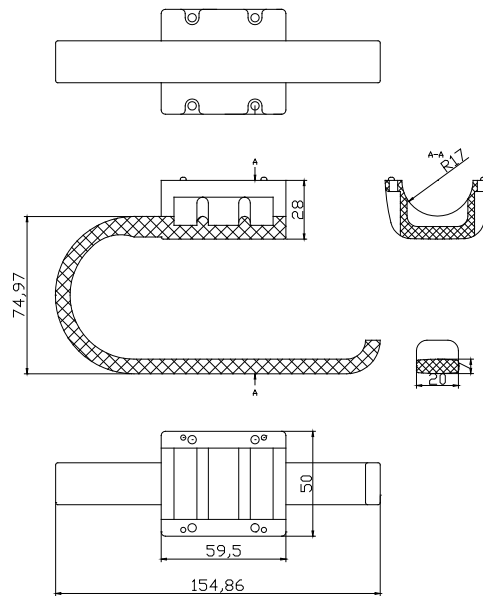

Range: Grab bars and support rail

Ref: 60469 - Toilet roll holder for bar - ABS charcoal grey

> Toilet roll holder for bar

- compatible with 32 mm diameter bar

> Material

- ABS charcoal grey