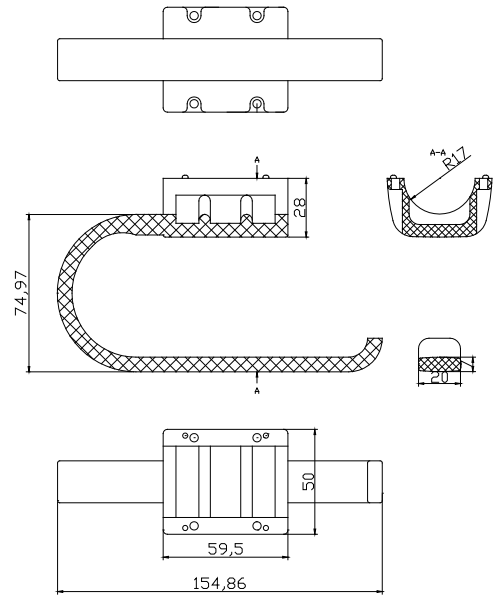

Range: Grab bars and support rail

Ref: 60470 - Toilet roll holder for bar - White ABS

> Toilet roll holder for bar

- compatible with 34 mm diameter bar

> Material

- white ABS