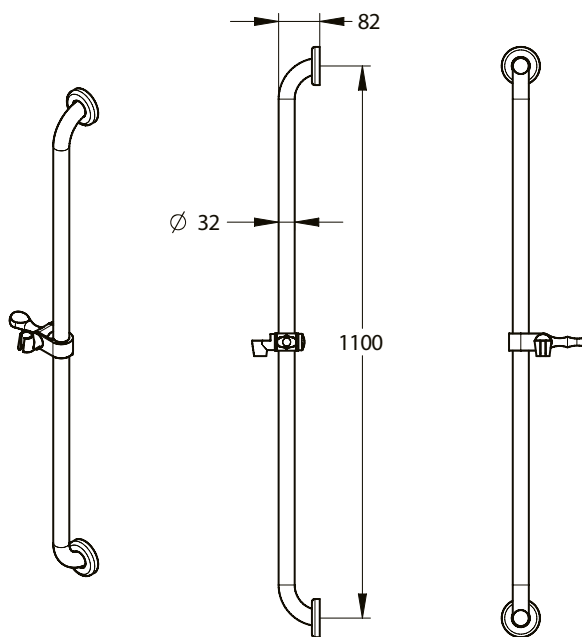

Range: Grab bars and support rail

Ref: 60472 - 304 brushed stainless steel rail with sliding block - Diameter 32 mm

> Dimensions:

- Diameter: 32 mm
- Length: 1,100 mm

> Material and finish color:

- 304 brushed stainless steel
- Fixing plate, screwed platinum-bar assembly

> Delivered with:

- Rosettes to conceal the fixing screws
- Satin shower slider

> Standards / Approvals:

- Resistance to neutral salt spray (NSS): 200 h according to NF ISO 9227