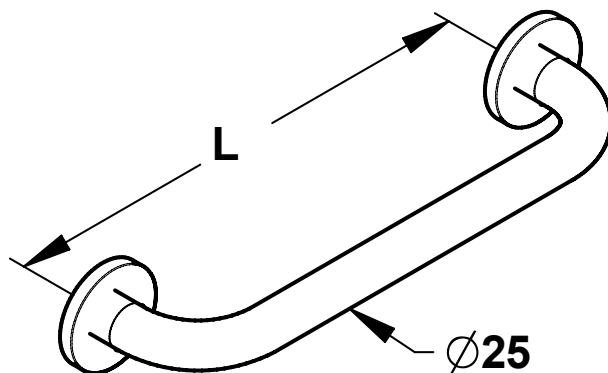

**Range:** Economy range

**Ref:** 60575 - Straight rail - Diameter 25 mm

**> Dimensions:**

- Diameter: 25 mm
- Length: 300 mm

**> Material and finish color:**

- Inox 201
- Bright chrome finish

**> Delivered with:**

- Stainless steel rosettes to conceal the fixing screws
- Screws are not included