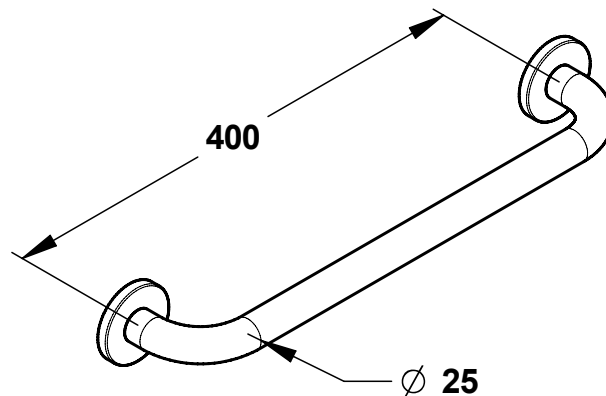

Range: Economy range

Ref: 60576 - Straight rail - Diameter 25 mm

> Dimensions:

- Diameter: 25 mm
- Length: 400 mm

> Material and finish color:

- Inox 201
- Bright chrome finish

> Delivered with:

- Stainless steel rosettes to conceal the fixing screws
- Screws are not included