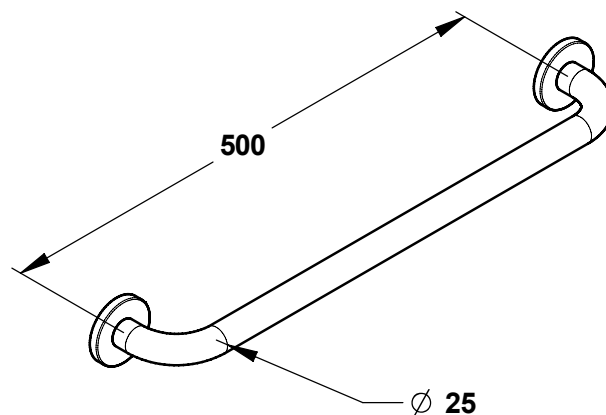

Range: Economy range

Ref: 60577 - Straight rail - Diameter 25 mm

> Dimensions:

- Diameter: 25 mm
- Length: 500 mm

> Material and finish color:

- Inox 201
- Bright chrome finish

> Delivered with:

- Stainless steel rosettes to conceal the fixing screws
- Screws are not included