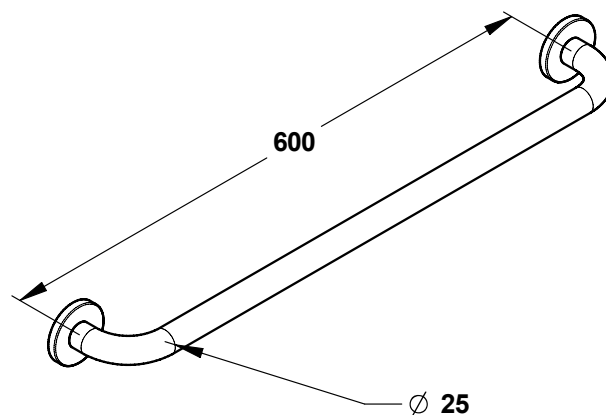

**Range:** Economy range

**Ref:** 60578 - Straight rail - Diameter 25 mm

**> Dimensions:**

- Diameter: 25 mm
- Length: 600 mm

**> Material and finish color:**

- Inox 201
- Bright chrome finish

**> Delivered with:**

- Stainless steel rosettes to conceal the fixing screws
- Screws are not included