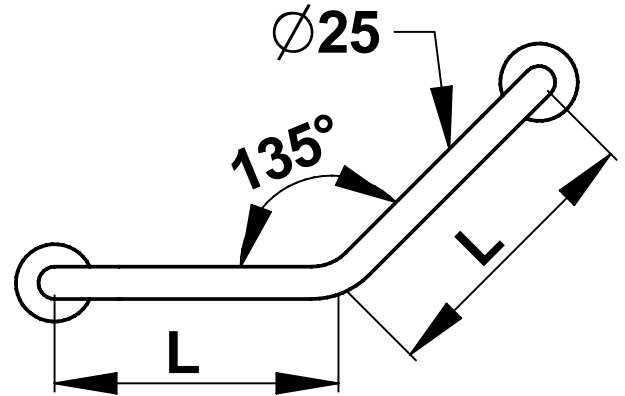

Range: Economy range

Ref: 60579 - 135° Angled rail - Diameter 25 mm

> Dimensions:

- Diameter: 25 mm
- Length: 220x220 mm

> Material and finish color:

- Steel tube
- Welded mounting plate
- Chrome finish

> Delivered with:

- Stainless steel rosettes to conceal the fixing screws
- Screws and dowels not supplied