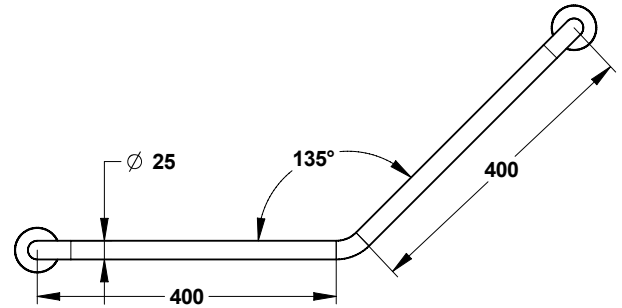

Range: Economy range

Ref: 60580 - 135° Angled rail - Diameter 25 mm

> Dimensions:

- Diameter: 25 mm
- Length: 400x400 mm

> Material and finish color:

- Steel tube
- Welded mounting plate
- Chrome finish

> Delivered with:

- Stainless steel rosettes to conceal the fixing screws
- Screws and dowels not supplied