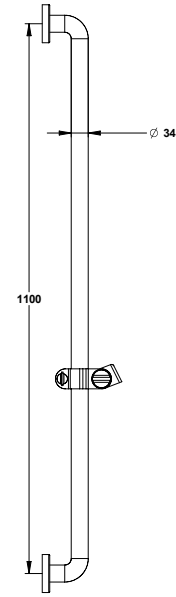

Range: Grab bars and support rail

Ref: 60664 - White ABS rail with sliding block - Diameter 34 mm

> Dimensions:

- Diameter: 34 mm
- Length: 1,100 mm

> Material and finish color:

- Aluminium
- Antibacterial ABS finish
- Fixing plate, screwed platinum-bar assembly

> Delivered with:

- White ABS rosettes to conceal the fixing screws
- Shower slider

> Standards / Approvals:

- Resistance to neutral salt spray (NSS): 200 h according to NF ISO 9227