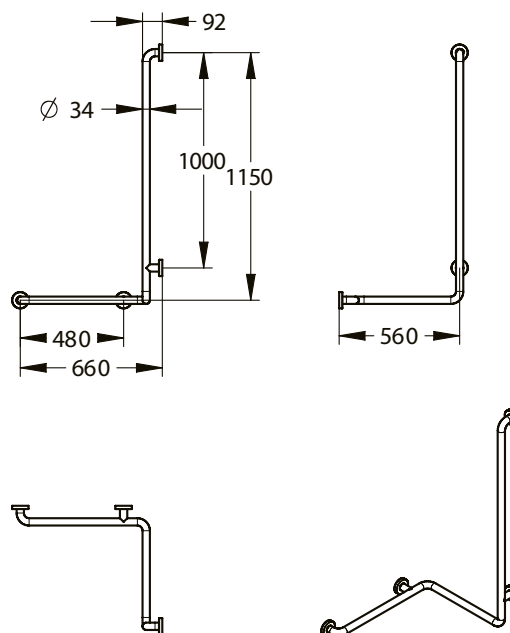

Range: Grab bars and support rail

Ref: 60724 - Corner shower rail with vertical rail - Diameter 34 mm

> Dimensions:

- Diameter: 34 mm
- Length x height: 660 x 560 x 1150 mm

> Material and finish color:

- Aluminium
- Mounting plate, screwed platinum-bar assembly
- Antibacterial ABS finish
- Left/right model

> Delivered with :

- ABS rosettes to conceal the fixing screws

> Standards / Approvals:

- Resistance to neutral salt spray (NSS): 200 h according to NF ISO 92277