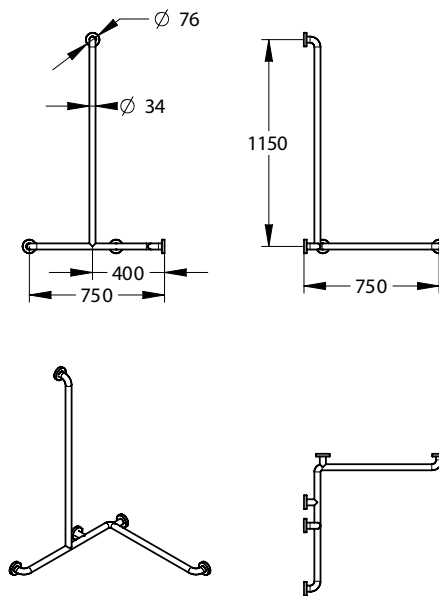

Range: Grab bars and support rail

Ref: 60736 - Corner shower rail with vertical rail - Diameter 34 mm

> Dimensions:

- Diameter: 34 mm
- Length x height: 750x750x1150 mm

> Material and finish color:

- Aluminium
- Antibacterial ABS finish
- Fixing plate, screwed platinum-bar assembly

> Delivered with:

- Stainless steel rosettes to conceal the fixing screws
- Model left/right

> Standards / Approvals:

- Resistance to neutral salt spray (NSS): 200 h according to NF ISO 9227