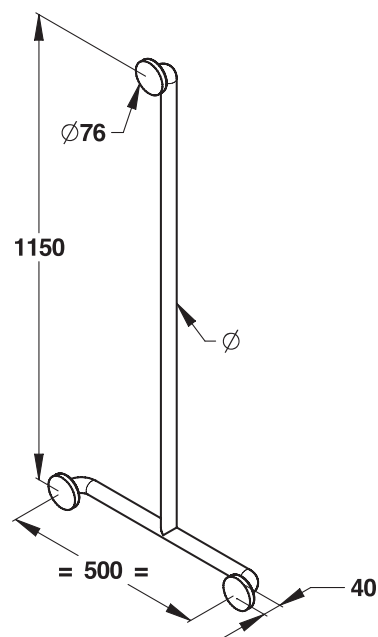

**Range:** Grab bars and support rail

**Ref:** 60754 - T shaped shower rail - Diameter 34 mm

#### > Dimensions:

- Diameter: 34 mm
- Length x height: 500x1150 mm