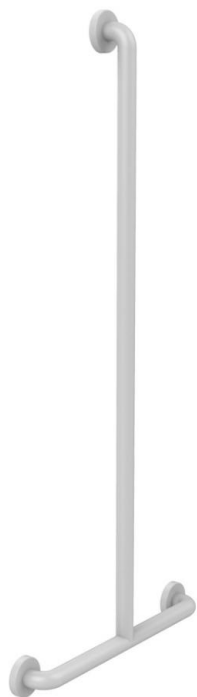

**Range:** Grab bars and support rail

**Ref:** 60754 - T shaped shower rail - Diameter 34 mm

#### > Dimensions:

- Diameter: 34 mm
- Length x height: 500x1150 mm

#### > Material and finish color:

- Aluminium
- Antibacterial ABS finish
- Mounting plate, screwed platinum-bar assembly

#### > Delivered with :

- Stainless steel rosettes to conceal the fixing screws
- T-model