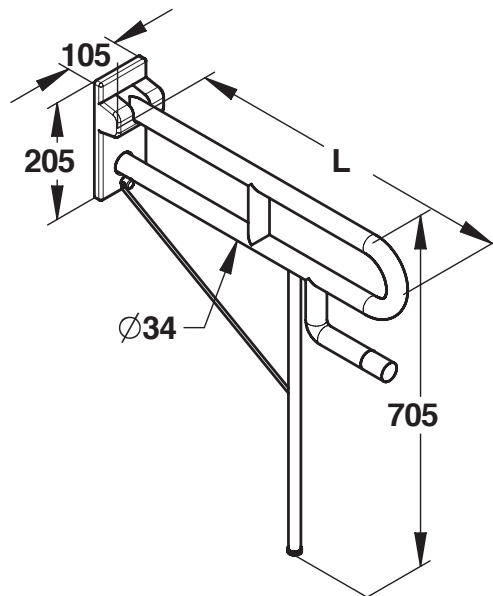

Range: Grab bars and support rail

Ref: 60773 - Foldaway rail with leg - Diameter 34 mm

> Dimensions:

- Diameter: 34 mm
- Length: 650 mm

> Material and finish color:

- Aluminum
- Antibacterial ABS finish

> Delivered with:

- Stainless steel rosettes to conceal the fixing screws
- Stand & roll holder

> Standards / Approvals:

- Resistance to neutral salt spray (NSS): 200 h according to NF ISO 9227