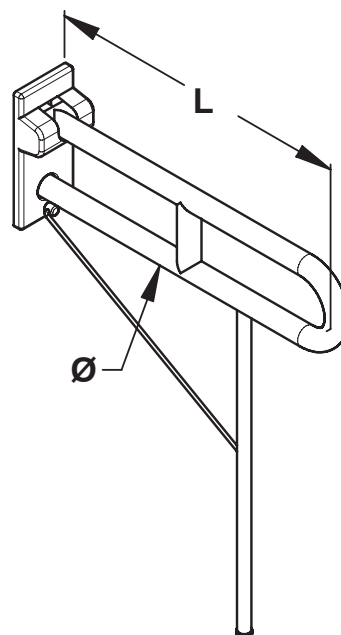

Range: Grab bars and support rail

Ref: 60799 - Foldaway rail with leg - Diameter 35 mm

> Dimensions:

- Diameter: 35 mm
- Length: 760 mm

> Material and finish color:

- 304 grade stainless steel
- White epoxy finish

> Delivered with :

- Leg

> Standards / Approvals:

- Resistance to neutral salt spray (NSS): 200 h according to NF ISO 9227