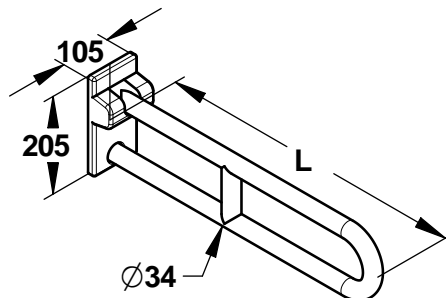

Range: Grab bars and support rail

Ref: 60809 - Foldaway rail without leg - Diameter 34 mm

> Dimensions:

- Diameter: 34 mm
- Length: 650 mm

> Material and finish color:

- Aluminum
- Antibacterial ABS finish

> Delivered with:

- Stainless steel rosettes to conceal the fixing screws

> Standards / Approvals:

- Resistance to neutral salt spray (NSS): 200 h according to NF ISO 9227