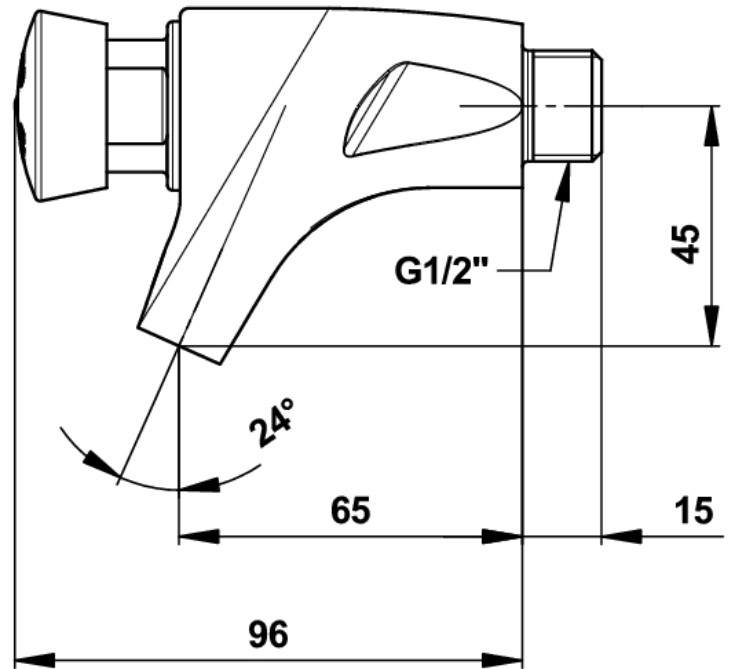

Range : Single wall-mounted tap

Ref : 63020 - PRESTO 504

> **Working pressure :**

- 1 to 5 bar

> **Flow :**

- 3 l/min at 3 bar - 4-position flow adjustment device
- Anti-water-hammering design

> **Flow time :**

- 15 seconds (± 5 sec.)

> **Hydraulic supply :**

- M G 1/2" (15x21) - Premixed water

> **Thermal resistance :**

- Resistant to a temperature of 75°C for 30 minute thermal shock

> **Security :**

- Interchangeable head and non-turnable push-button
- Non-removable, wear-proof coloured marker

> **Delivered with :**

- Instruction manual

> **Standards & approvals :**

- Acoustic class II
- Brass body in accordance with EN 1982, EN 12164, EN 12156
- Molded chrome-plated body in accordance with EN 12540
- 200-hour neutral salt spray resistant (NSS) in accordance with ISO 9227