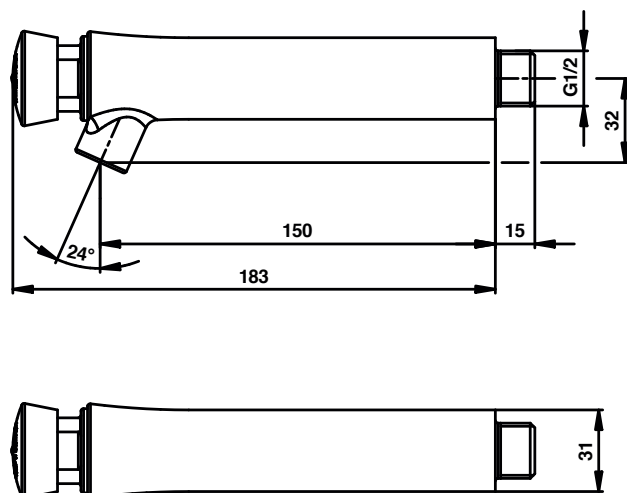

**Range:** Single wall-mounted tap - PRESTOGREEN RANGE

**Ref:** 63212 - PRESTO 504 with 150mm projection - 7 sec timed flow

#### > Flow:

- 3 l/min at 3 bar - 4-position flow adjustment device
- Anti-water-hammering design

#### > Hydraulic supply:

- M G 1/2" (15x21) - Cold water

#### > Dimensions:

- 150mm projection