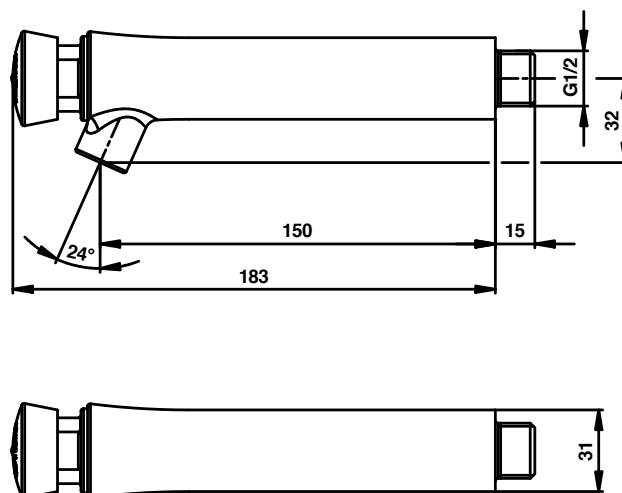

**Range:** Single wall-mounted tap - PRESTOGREEN RANGE

**Ref:** 63214 - PRESTO 504 with 150mm projection – 1.9 L/min flow rate

#### > Flow:

- 1.9 l/min
- Anti-water-hammering design

#### > Hydraulic supply:

- M G 1/2" (15x21) - Cold water

#### > Dimensions:

- 150mm projection