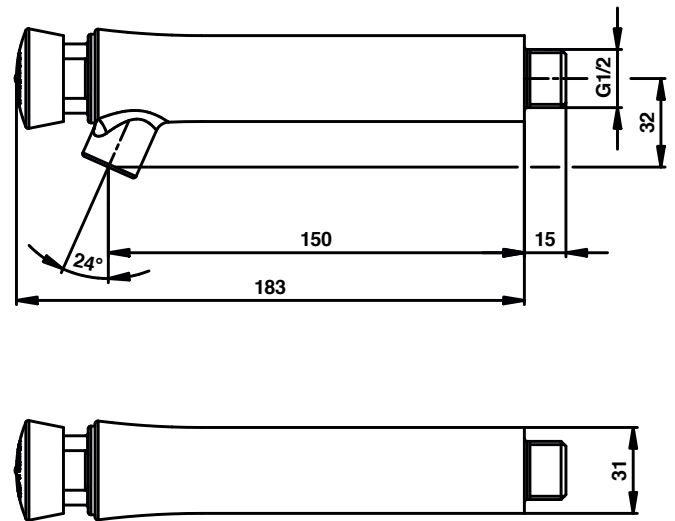

Range : Single wall-mounted tap - PRESTOGREEN RANGE

Ref : 63222 - PRESTO 504S with 150mm projection – 7 sec timed flow

> Working pressure:

- 1 to 5 bar

> Flow:

- 3 l/min at 3 bar - 4-position flow adjustment device
- Anti-water-hammering design

> Flow time:

- 7 seconds

> Hydraulic supply:

- M G 1/2" (15x21) - Cold water

> Thermal resistance:

- Resistant to a temperature of 75°C for 30-minute-thermal-shocks

> Security:

- Patented anti-blocking "S" system to avoid the water to flow continuously
- Interchangeable head and anti-rotation push-button
- Non-removable, wear-proof coloured marker

> Dimensions:

- 150mm projection

> Delivered with:

- Instruction manual

> Standards & approvals:

- Brass body in accordance with EN 1982, EN 12164, EN 12165
- Molded chrome-plated body in accordance with EN 12540
- 200-hour neutral salt spray resistant (NSS) in accordance with ISO 9227