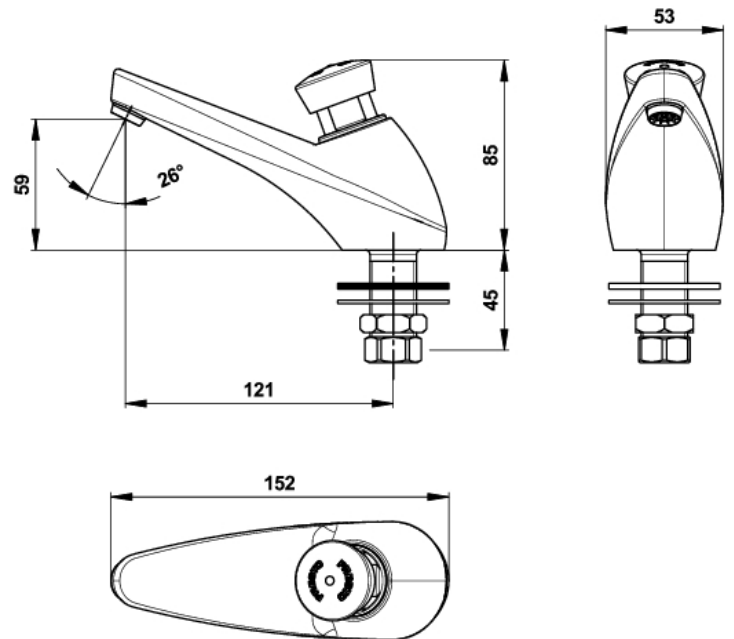

Range : Single deck-mounted tap

Ref : 64612 - PRESTO 605 S, anti-blocking "S" system - cold water

> **Working pressure :**

- 1 to 5 bar

> **Flow :**

- 3 l/min at 3 bar - 4-position flow adjustment device
- Anti-water-hammering design
- Vandalism proof and anti-clogging spout

> **Flow time :**

- 15 seconds (± 5 sec.)

> **Hydraulic supply :**

- M G 1/2" (15x21) - Premixed water

> **Thermal resistance :**

- Resistant to a temperature of 75°C for 30 minute thermal shock

> **Security :**

- Non-turnable push button
- Non-removable, wear-proof blue marker
- Patented anti-blocking "S" system to avoid the water to flow continuously

> **Delivered with :**

- 1 Nut for 12x14 tube
- 1 Filter gasket
- 1 Stainless steel plain washer
- 1 Brass clamping nut
- 1 Nitrile plain washer
- Instruction manual