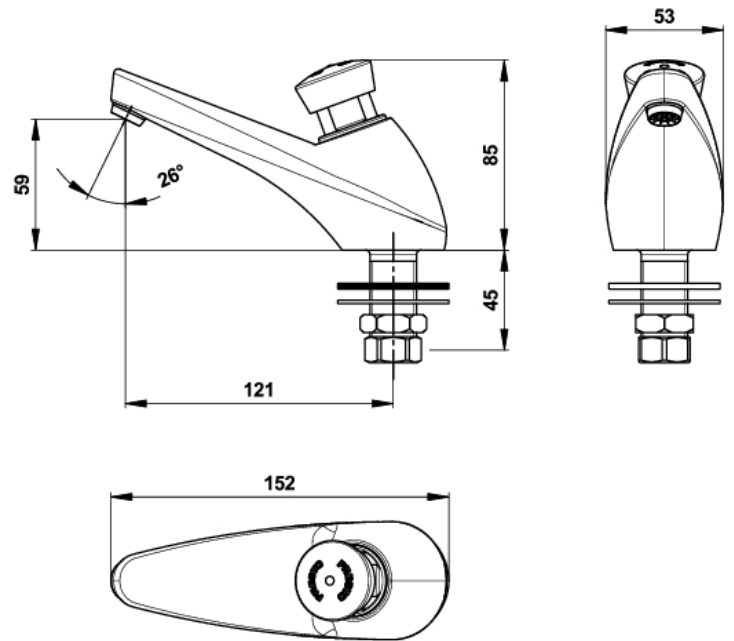

Range : Single deck-mounted tap

Ref : 64622 - PRESTO 605

> **Working pressure :**

- 1 to 5 bar

> **Flow :**

- 3 l/min at 3 bar - 4-position flow adjustment device
- Anti-water-hammering design

> **Flow time :**

- 15 seconds (± 5 sec.)

> **Hydraulic supply :**

- M G 1/2" (15x21) - Premixed water

> **Thermal resistance :**

- Resistant to a temperature of 75°C for 30 minute thermal shock

> **Security :**

- Non-turnable push button
- Non-removable, wear-proof red marker

> **Delivered with :**

- 1 Nut for 12x14 tube
- 1 Filter gasket
- 1 Stainless steel plain washer
- 1 Brass clamping nut
- 1 Nitrile plain washer
- Instruction manual

> **Standards & approvals :**

- Acoustic class II
- Brass body in accordance with EN 1982, EN 12164, EN 12165
- Molded chrome-plated body in accordance with EN 12540
- 200-hour neutral salt spray resistant (NSS) in accordance with ISO 9227