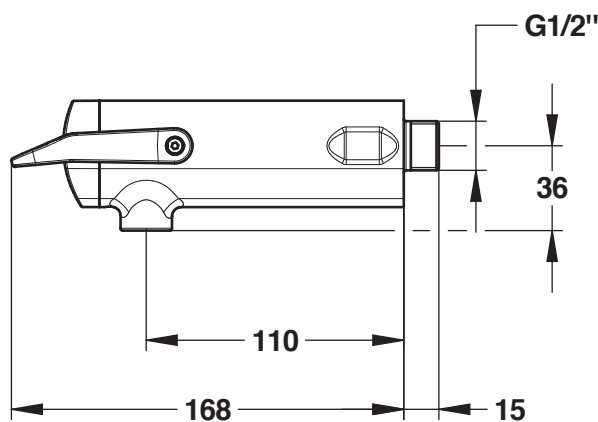

Range: Washbasin single self-closing tap

Ref: 64706 - PRESTO NEO DUO wall-mounted tap - Single timed-flow

> Working pressure:

- 1 to 5 bar

> Flow:

- 3 l/min at 3 bar - 4 position-setting
- Anti water-hammer system

> Flow time:

- 15 seconds - lever upwards or downwards

> Hydraulic supply:

- G 1/2" x 15

> Thermal resistance:

- This tap can withstand a thermal shock of 75°C for 30 minutes as part of a thermal shock programme

> Convenience:

- Soft-touch
- Two-coloured ergonomic lever, in glass fiber reinforced polymer

> Delivered with:

- 1 Filter gasket
- 1 coloured sticker

> Standards / Approvals:

- Acoustic class II
- Chrome-plated brass body compliant with standards NF EN1982 / NF EN12164 / NF EN12165
- Nickel-Chrome surface treatment compliant with NF EN12540
- Neutral Salt Spray (NSS) resistant: 200 h according to NF ISO 9227