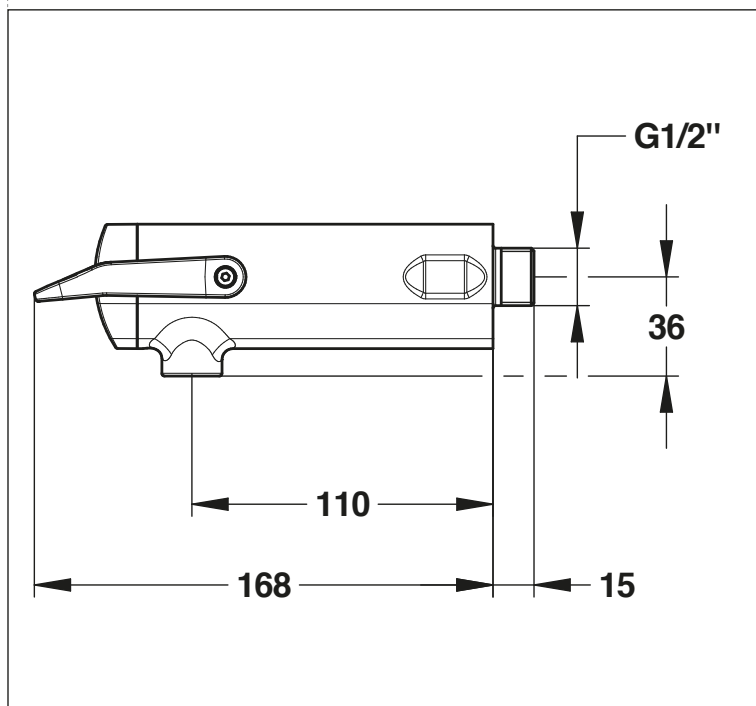

Range : Washbasin single self-closing tap

Ref : 64707 - PRESTO NEO DUO S® wall-mounted - Single timed-flow

> Working pressure:

- 1 to 5 bar

> Flow:

- 3 l/min at 3 bar - 4 position-setting
- Anti water-hammer system

> Flow time:

- 15 seconds - lever upwards or downwards

> Hydraulic supply:

- G 1/2" x 15

> Thermal resistance:

- This tap can withstand a thermal shock of 75°C for 30 minutes as part of a thermal shock programme

> Safety:

- With S® antiblocking system to prevent blocking in continuous flow

> Convenience:

- Soft-touch
- Two-coloured ergonomic lever, in glass fiber reinforced polymer

> Delivered with:

- 1 Filter gasket
- 1 coloured sticker

> Standards / Approvals:

- Chrome-plated brass body compliant with standards NF EN1982 / NF EN12164 / NF EN12165
- Nickel-Chrome surface treatment compliant with NF EN12540
- Neutral Salt Spray (NSS) resistant: 200 h according to NF ISO 9227