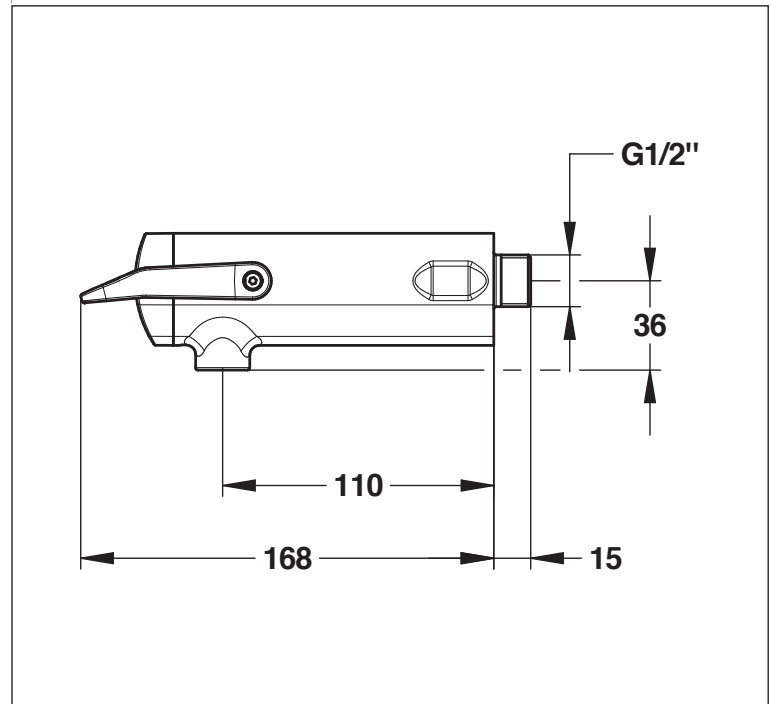

Range : Washbasin single self-closing tap

Ref : 64708 - PRESTO NEO DUO S® wall-mounted - Dual timed-flow

> Working pressure:

- 1 to 5 bar

> Flow:

- 3 l/min at 3 bars - 4-position setting
- Anti water-hammer system

> Flow time:

- 7 seconds - lever upwards
- 11 seconds - lever downwards

> Hydraulic supply:

- G 1/2" x 15

> Thermal resistance:

- This tap can withstand a thermal shock of 75°C for 30 minutes as part of a thermal shock programme

> Safety:

- With S® antiblocking system to prevent blocking in continuous flow

> Convenience:

- Soft-touch
- Two-coloured ergonomic lever, in glass fiber reinforced polymer

> Delivered with:

- 1 Filter gasket
- 1 coloured sticker

> Standards / Approvals:

- Chrome-plated brass body compliant with standards NF EN1982 / NF EN12164 / NF EN12165
- Nickel-Chrome surface treatment compliant with NF EN12540
- Neutral Salt Spray (NSS) resistant: 200 h according to NF ISO 9227