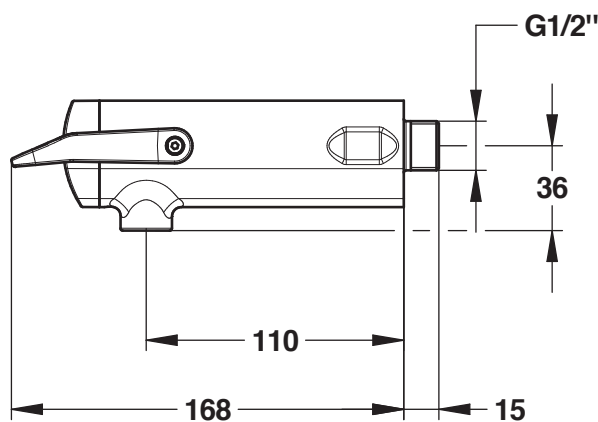

**Range:** Washbasin single self-closing tap

**Ref:** 64709 - PRESTO NEO DUO wall-mounted - Single timed-flow - 1.9L/min (PRESTOGREEN)

#### > Flow:

- 1.9L/mn with flow regulator
- Anti water-hammer system

#### > Hydraulic supply:

- G 1/2" x 15