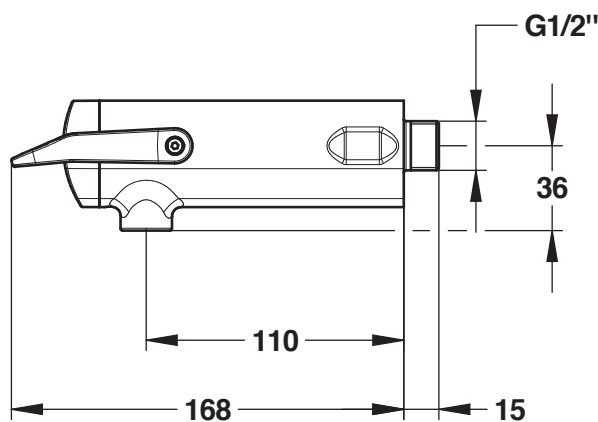

Range: Washbasin single self-closing tap

Ref: 64710 - PRESTO NEO DUO S® wall-mounted - Dual timed-flow - 1.9L/min (PRESTOGREEN)

> Working pressure:

- 1 to 5 bar

> Flow:

- 1.9 l/min with flow regulator
- Anti water-hammer system

> Flow time:

- 7 seconds - lever upwards
- 11 seconds - lever downwards

> Hydraulic supply:

- G 1/2" x 15

> Thermal resistance:

- This tap can withstand a thermal shock of 75°C for 30 minutes as part of a thermal shock programme