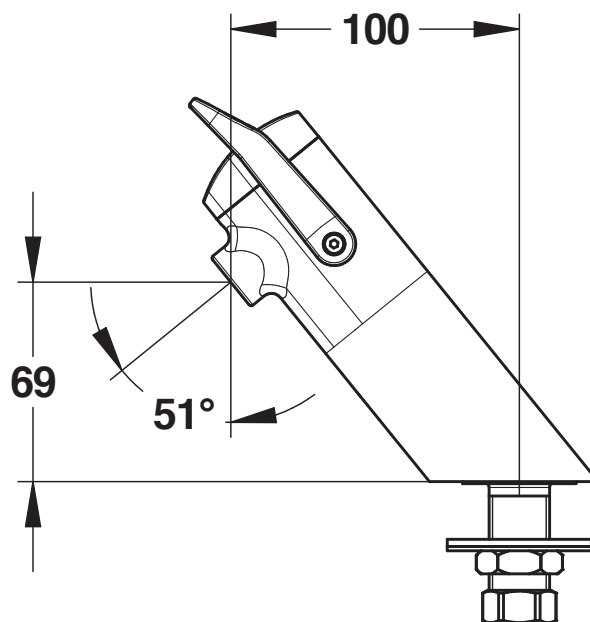

Range: Washbasin single self-closing tap

Ref: 64715 - PRESTO NEO DUO deck-mounted - Single timed-flow - 1,9L/min (PRESTOGREEN)

> Working pressure:

- 1 to 5 bar

> Flow:

- 1,9L/mn with flow regulator
- Anti water-hammer system

> Flow time:

- 15 seconds (from 8 to 20 seconds) - lever upwards or downwards

> Hydraulic supply:

- G 1/2" x 40

> Thermal resistance:

- This tap can withstand a thermal shock of 75°C for 30 minutes as part of a thermal shock programme

> Convenience:

- Soft-touch
- Two-coloured ergonomic lever, in glass fiber reinforced polymer

> Delivered with:

- 1 Filter gasket
- 1 base gasket
- 1 fixture nut + 1 stainless steel washer
- 1 Nut for 12x14 tube
- 1 rubber flat gasket
- 1 coloured sticker