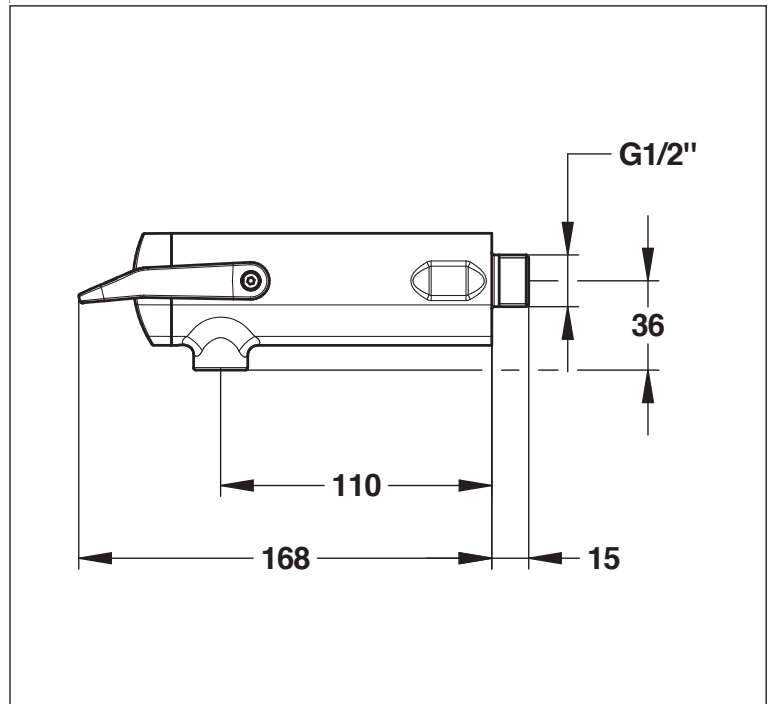

Range : Washbasin single self-closing tap

Ref : 64733 - PRESTO NEO DUO S® wall-mounted - Single timed-flow

> Working pressure:

- 1 to 5 bar

> Flow:

- 3 l/min at 3 bar - 4 position-setting
- Anti water-hammer system

> Flow time:

- 15 seconds - lever upwards or downwards

> Hydraulic supply:

- G 1/2" x 15

> Thermal resistance:

- This tap can withstand a thermal shock of 75°C for 30 minutes as part of a thermal shock programme

> Safety:

- With S® antiblocking system to prevent blocking in continuous flow

> Convenience:

- Soft-touch
- Two-coloured ergonomic lever, in glass fiber reinforced polymer

> Delivered with:

- 1 Filter gasket
- 1 coloured sticker

> Standards / Approvals:

- Chrome-plated brass body compliant with standards NF EN1982 / NF EN12164 / NF EN12165
- Nickel-Chrome surface treatment compliant with NF EN12540
- Neutral Salt Spray (NSS) resistant: 200 h according to NF ISO 9227