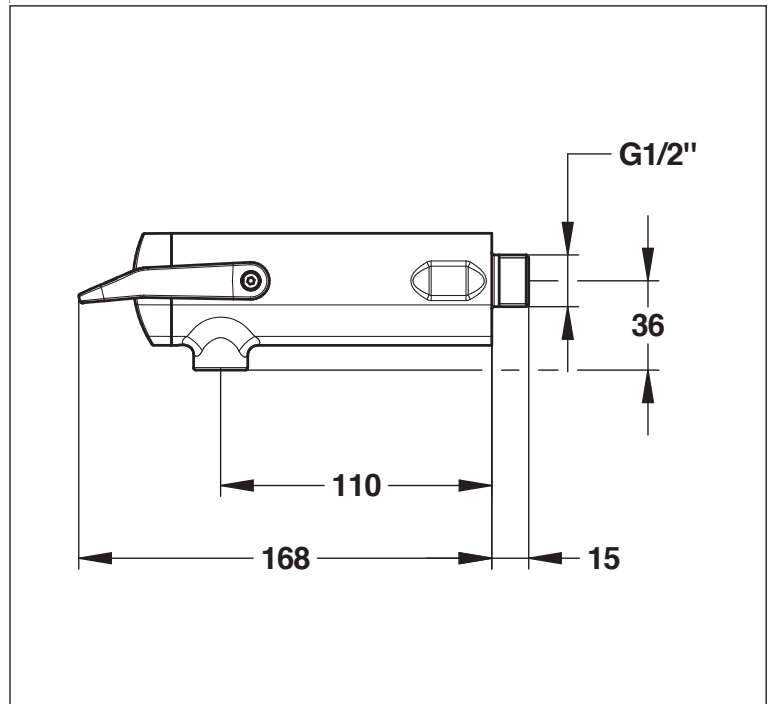

Range : Washbasin single self-closing tap

Ref : 64734 - PRESTO NEO DUO S® wall-mounted - Dual timed-flow

> Working pressure:

- 1 to 5 bar

> Flow:

- 3 l/min at 3 bars - 4-position setting
- Anti water-hammer system

> Flow time:

- 7 seconds - lever upwards
- 11 seconds - lever downwards

> Hydraulic supply:

- G 1/2" x 15

> Thermal resistance:

- This tap can withstand a thermal shock of 75°C for 30 minutes as part of a thermal shock programme