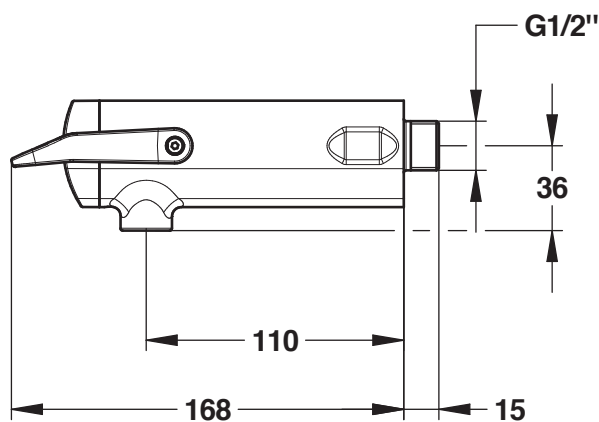

Range: Washbasin single self-closing tap

Ref: 64735 - PRESTO NEO DUO wall-mounted - Single timed-flow - 1.9L/min (PRESTOGREEN)

> Working pressure:

- 1 to 5 bar

> Flow:

- 1.9L/mn with flow regulator
- Anti water-hammer system

> Flow time:

- 15 seconds (from 8 to 20 seconds) - lever upwards or downwards

> Hydraulic supply:

- G 1/2" x 15

> Thermal resistance:

- This tap can withstand a thermal shock of 75°C for 30 minutes as part of a thermal shock programme

> Convenience:

- Soft-touch
- Two-coloured ergonomic lever, in glass fiber reinforced polymer

> Delivered with:

- 1 Filter gasket
- 1 coloured sticker

> Standards / Approvals:

- Acoustic class II
- Chrome-plated brass body compliant with standards NF EN1982 / NF EN12164 / NF EN12165
- Nickel-Chrome surface treatment compliant with NF EN12540
- Neutral Salt Spray (NSS) resistant: 200 h according to NF ISO 9227