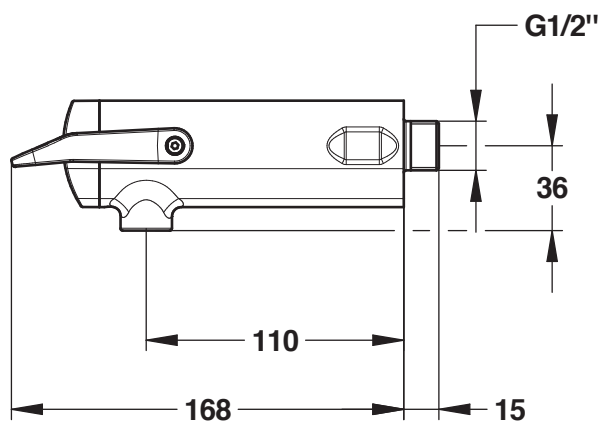

Range: Washbasin single self-closing tap

Ref: 64736 - PRESTO NEO DUO S® wall-mounted - Dual timed-flow - 1.9L/min (PRESTOGREEN)

> Working pressure:

- 1 to 5 bar

> Flow:

- 1.9 l/min with flow regulator
- Anti water-hammer system

> Flow time:

- 7 seconds - lever upwards
- 11 seconds - lever downwards

> Hydraulic supply:

- G 1/2" x 15

> Thermal resistance:

- This tap can withstand a thermal shock of 75°C for 30 minutes as part of a thermal shock programme