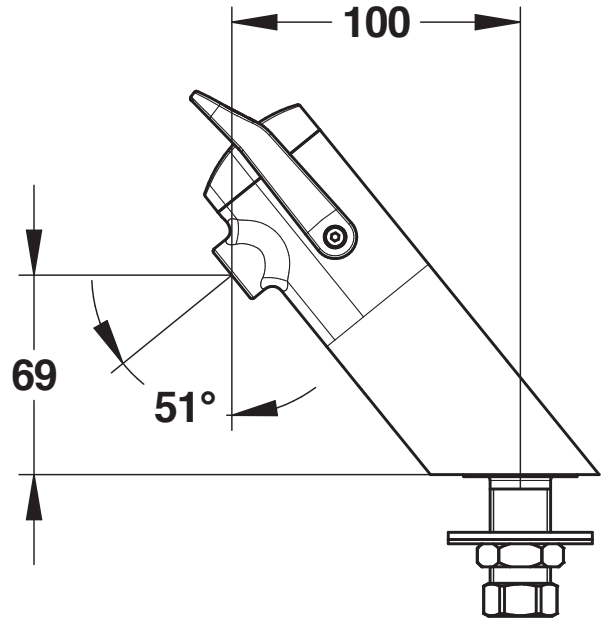

Range: Washbasin single self-closing tap

Ref: 64753 - PRESTO NEO DUO deck-mounted - Single timed-flow - 1.9L/min (PRESTOGREEN)

> Working pressure:

- 1 to 5 bar

> Flow:

- 1.9L/mn with flow regulator
- Anti water-hammer system

> Flow time:

- 15 seconds (from 8 to 20 seconds) - lever upwards or downwards

> Hydraulic supply:

- G 1/2" x 40

> Thermal resistance:

- This tap can withstand a thermal shock of 75°C for 30 minutes as part of a thermal shock programme

> Convenience:

- Soft-touch
- Two-coloured ergonomic lever, in glass fiber reinforced polymer

> Delivered with:

- 1 Filter gasket
- 1 base gasket
- 1 fixture nut + 1 stainless steel washer
- 1 Nut for 12x14 tube
- 1 rubber flat gasket
- 1 coloured sticker

> Standards / Approvals:

- Acoustic class II
- Chrome-plated brass body compliant with standards NF EN1982 / NF EN12164 / NF EN12165
- Nickel-Chrome surface treatment compliant with NF EN12540
- Neutral Salt Spray (NSS) resistant: 200 h according to NF ISO 9227