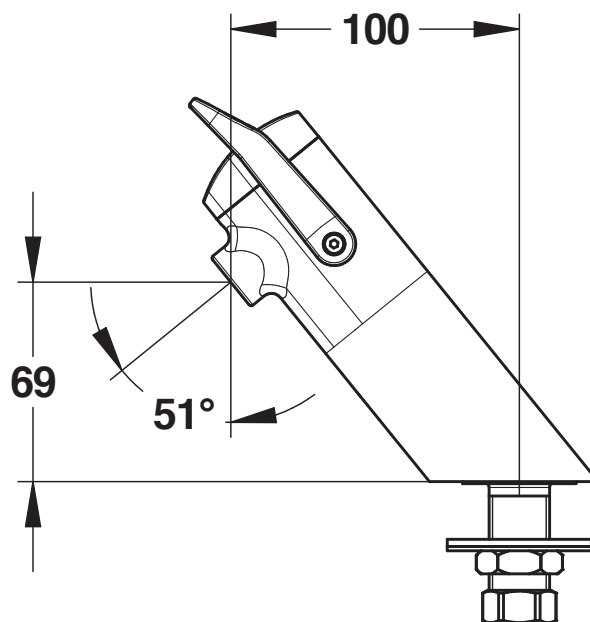

**Range:** Washbasin single self-closing tap

**Ref:** 64755 - PRESTO NEO DUO deck-mounted tap - Single timed-flow - 7 sec. (PRESTOGREEN)

#### > Working pressure:

- 1 to 5 bar

#### > Flow:

- 3 l/min at 3 bars - 4-position setting
- Anti water-hammer system

#### > Hydraulic supply:

- G 1/2" x 40