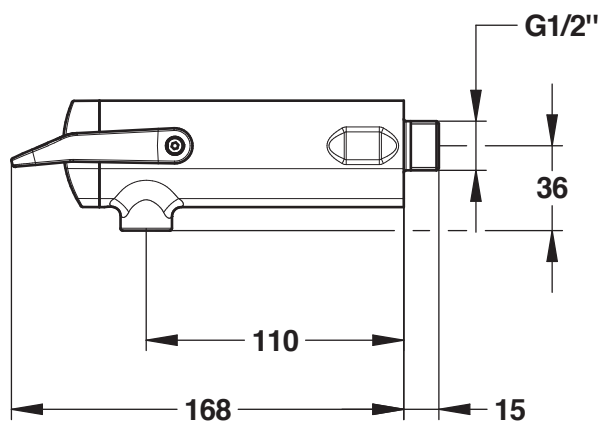

Range: Washbasin single self-closing tap

Ref: 64762 - PRESTO NEO DUO wall-mounted - Single timed-flow

> Working pressure:

- 1 to 5 bar

> Flow:

- 3 l/min at 3 bar - 4 position-setting
- Anti water-hammer system

> Flow time:

- 15 seconds - lever upwards or downwards

> Hydraulic supply:

- G 1/2" x 15

> Thermal resistance:

- This tap can withstand a thermal shock of 75°C for 30 minutes as part of a thermal shock programme

> Convenience:

- Soft-touch
- Two-coloured ergonomic lever, in glass fiber reinforced polymer

> Delivered with:

- 1 Filter gasket
- 1 coloured sticker

> Standards / Approvals:

- Acoustic class II
- Chrome-plated brass body compliant with standards NF EN1982 / NF EN12164 / NF EN12165
- Nickel-Chrome surface treatment compliant with NF EN12540
- Neutral Salt Spray (NSS) resistant: 200 h according to NF ISO 9227