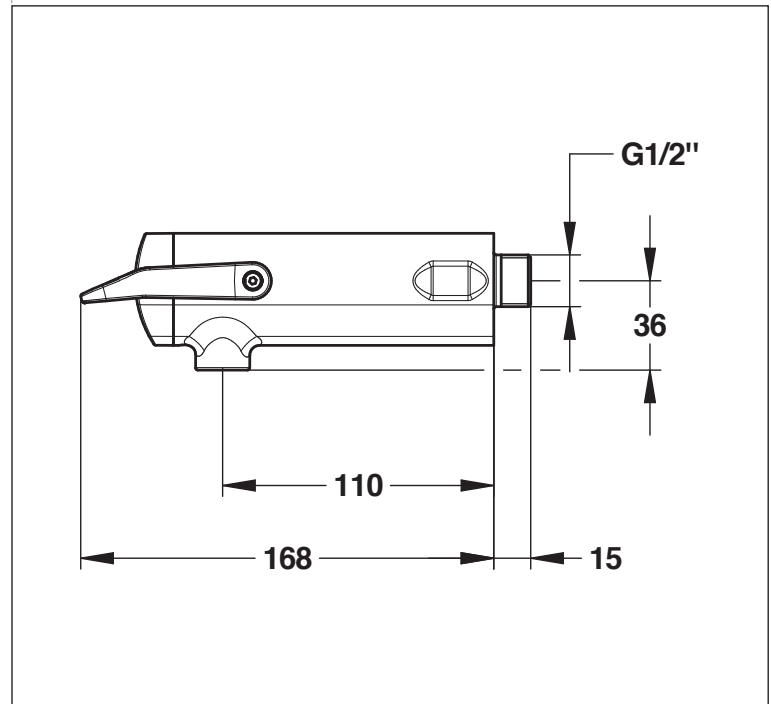

Range : Washbasin single self-closing tap

Ref : 64763 - PRESTO NEO DUO S® wall-mounted - Single timed-flow

> Working pressure:

- 1 to 5 bar

> Flow:

- 3 l/min at 3 bar - 4 position-setting
- Anti water-hammer system

> Flow time:

- 15 seconds - lever upwards or downwards

> Hydraulic supply:

- G 1/2" x 15

> Thermal resistance:

- This tap can withstand a thermal shock of 75°C for 30 minutes as part of a thermal shock programme

> Safety:

- With S® antiblocking system to prevent blocking in continuous flow

> Convenience:

- Soft-touch
- Two-coloured ergonomic lever, in glass fiber reinforced polymer

> Delivered with:

- 1 Filter gasket
- 1 coloured sticker

> Standards / Approvals:

- Chrome-plated brass body compliant with standards NF EN1982 / NF EN12164 / NF EN12165
- Nickel-Chrome surface treatment compliant with NF EN12540
- Neutral Salt Spray (NSS) resistant: 200 h according to NF ISO 9227