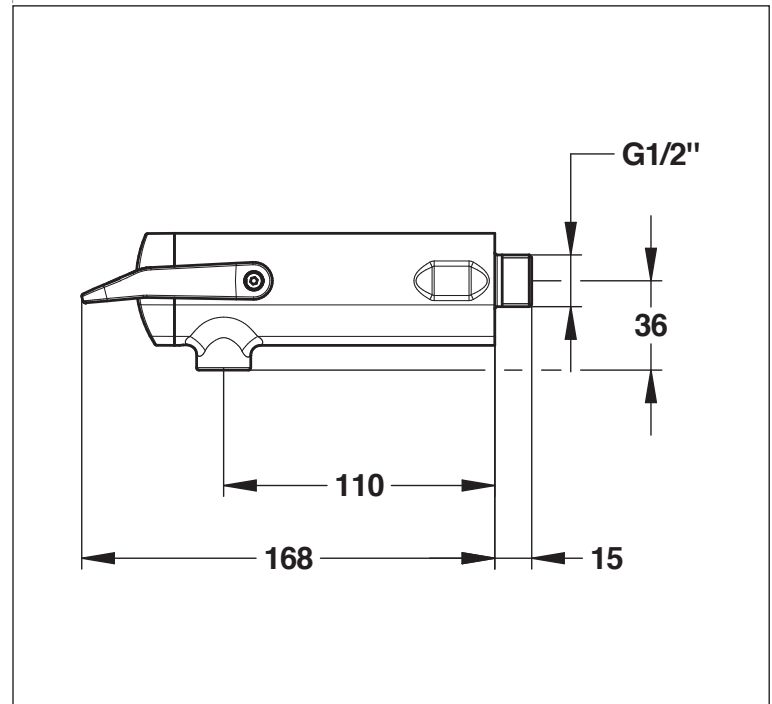

Range : Washbasin single self-closing tap

Ref : 64764 - PRESTO NEO DUO S® wall-mounted - Dual timed-flow

> Working pressure:

- 1 to 5 bar

> Flow:

- 3 l/min at 3 bars - 4-position setting
- Anti water-hammer system

> Flow time:

- 7 seconds - lever upwards
- 11 seconds - lever downwards

> Hydraulic supply:

- G 1/2" x 15

> Thermal resistance:

- This tap can withstand a thermal shock of 75°C for 30 minutes as part of a thermal shock programme