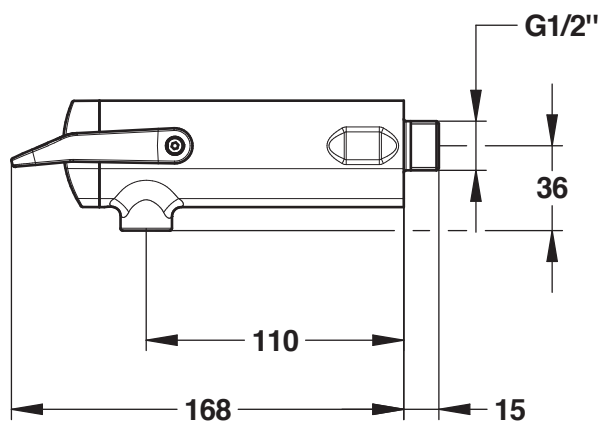

Range: Washbasin single self-closing tap

Ref: 64765 - PRESTO NEO DUO wall-mounted - Single timed-flow - 1.9L/min (PRESTOGREEN)

> Working pressure:

- 1 to 5 bar

> Flow:

- 1.9L/mn with flow regulator
- Anti water-hammer system

> Flow time:

- 15 seconds (from 8 to 20 seconds) - lever upwards or downwards

> Hydraulic supply:

- G 1/2" x 15

> Thermal resistance:

- This tap can withstand a thermal shock of 75°C for 30 minutes as part of a thermal shock programme

> Convenience:

- Soft-touch
- Two-coloured ergonomic lever, in glass fiber reinforced polymer

> Delivered with:

- 1 Filter gasket
- 1 coloured sticker

> Standards / Approvals:

- Acoustic class II
- Chrome-plated brass body compliant with standards NF EN1982 / NF EN12164 / NF EN12165
- Nickel-Chrome surface treatment compliant with NF EN12540
- Neutral Salt Spray (NSS) resistant: 200 h according to NF ISO 9227