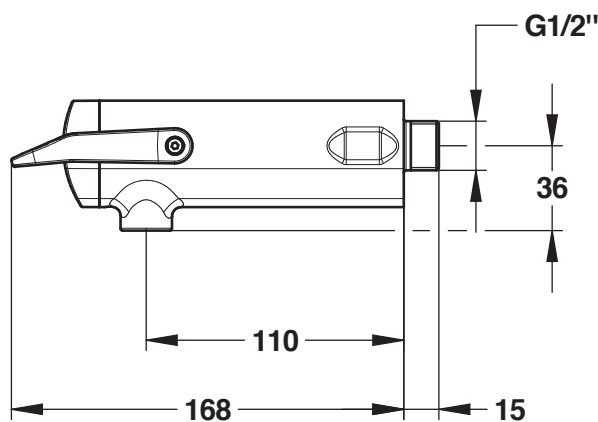

Range: Washbasin single self-closing tap

Ref: 64766 - PRESTO NEO DUO S® wall-mounted - Dual timed-flow -1.9L/min (PRESTOGREEN)

> Working pressure:

- 1 to 5 bar

> Flow:

- 1.9 l/min with flow regulator
- Anti water-hammer system

> Flow time:

- 7 seconds - lever upwards
- 11 seconds - lever downwards

> Hydraulic supply:

- G 1/2" x 15

> Thermal resistance:

- This tap can withstand a thermal shock of 75°C for 30 minutes as part of a thermal shock programme