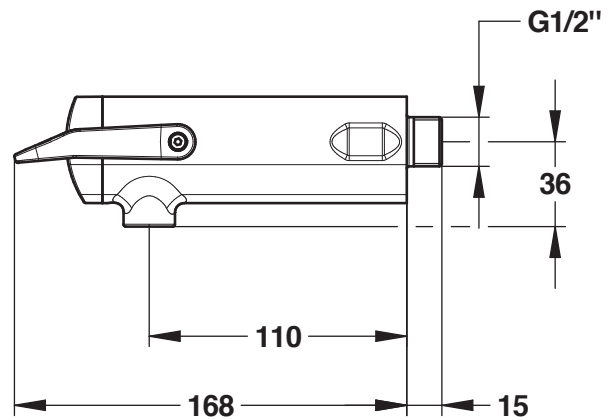

**Range:** Washbasin single self-closing tap

**Ref:** 64767 - PRESTO NEO DUO wall-mounted tap - Single timed-flow - 7 sec. (PRESTOGREEN)

#### > Flow:

- 3 l/min at 3 bar - 4 position-setting
- Anti water-hammer system

#### > Hydraulic supply:

- G 1/2" x 15